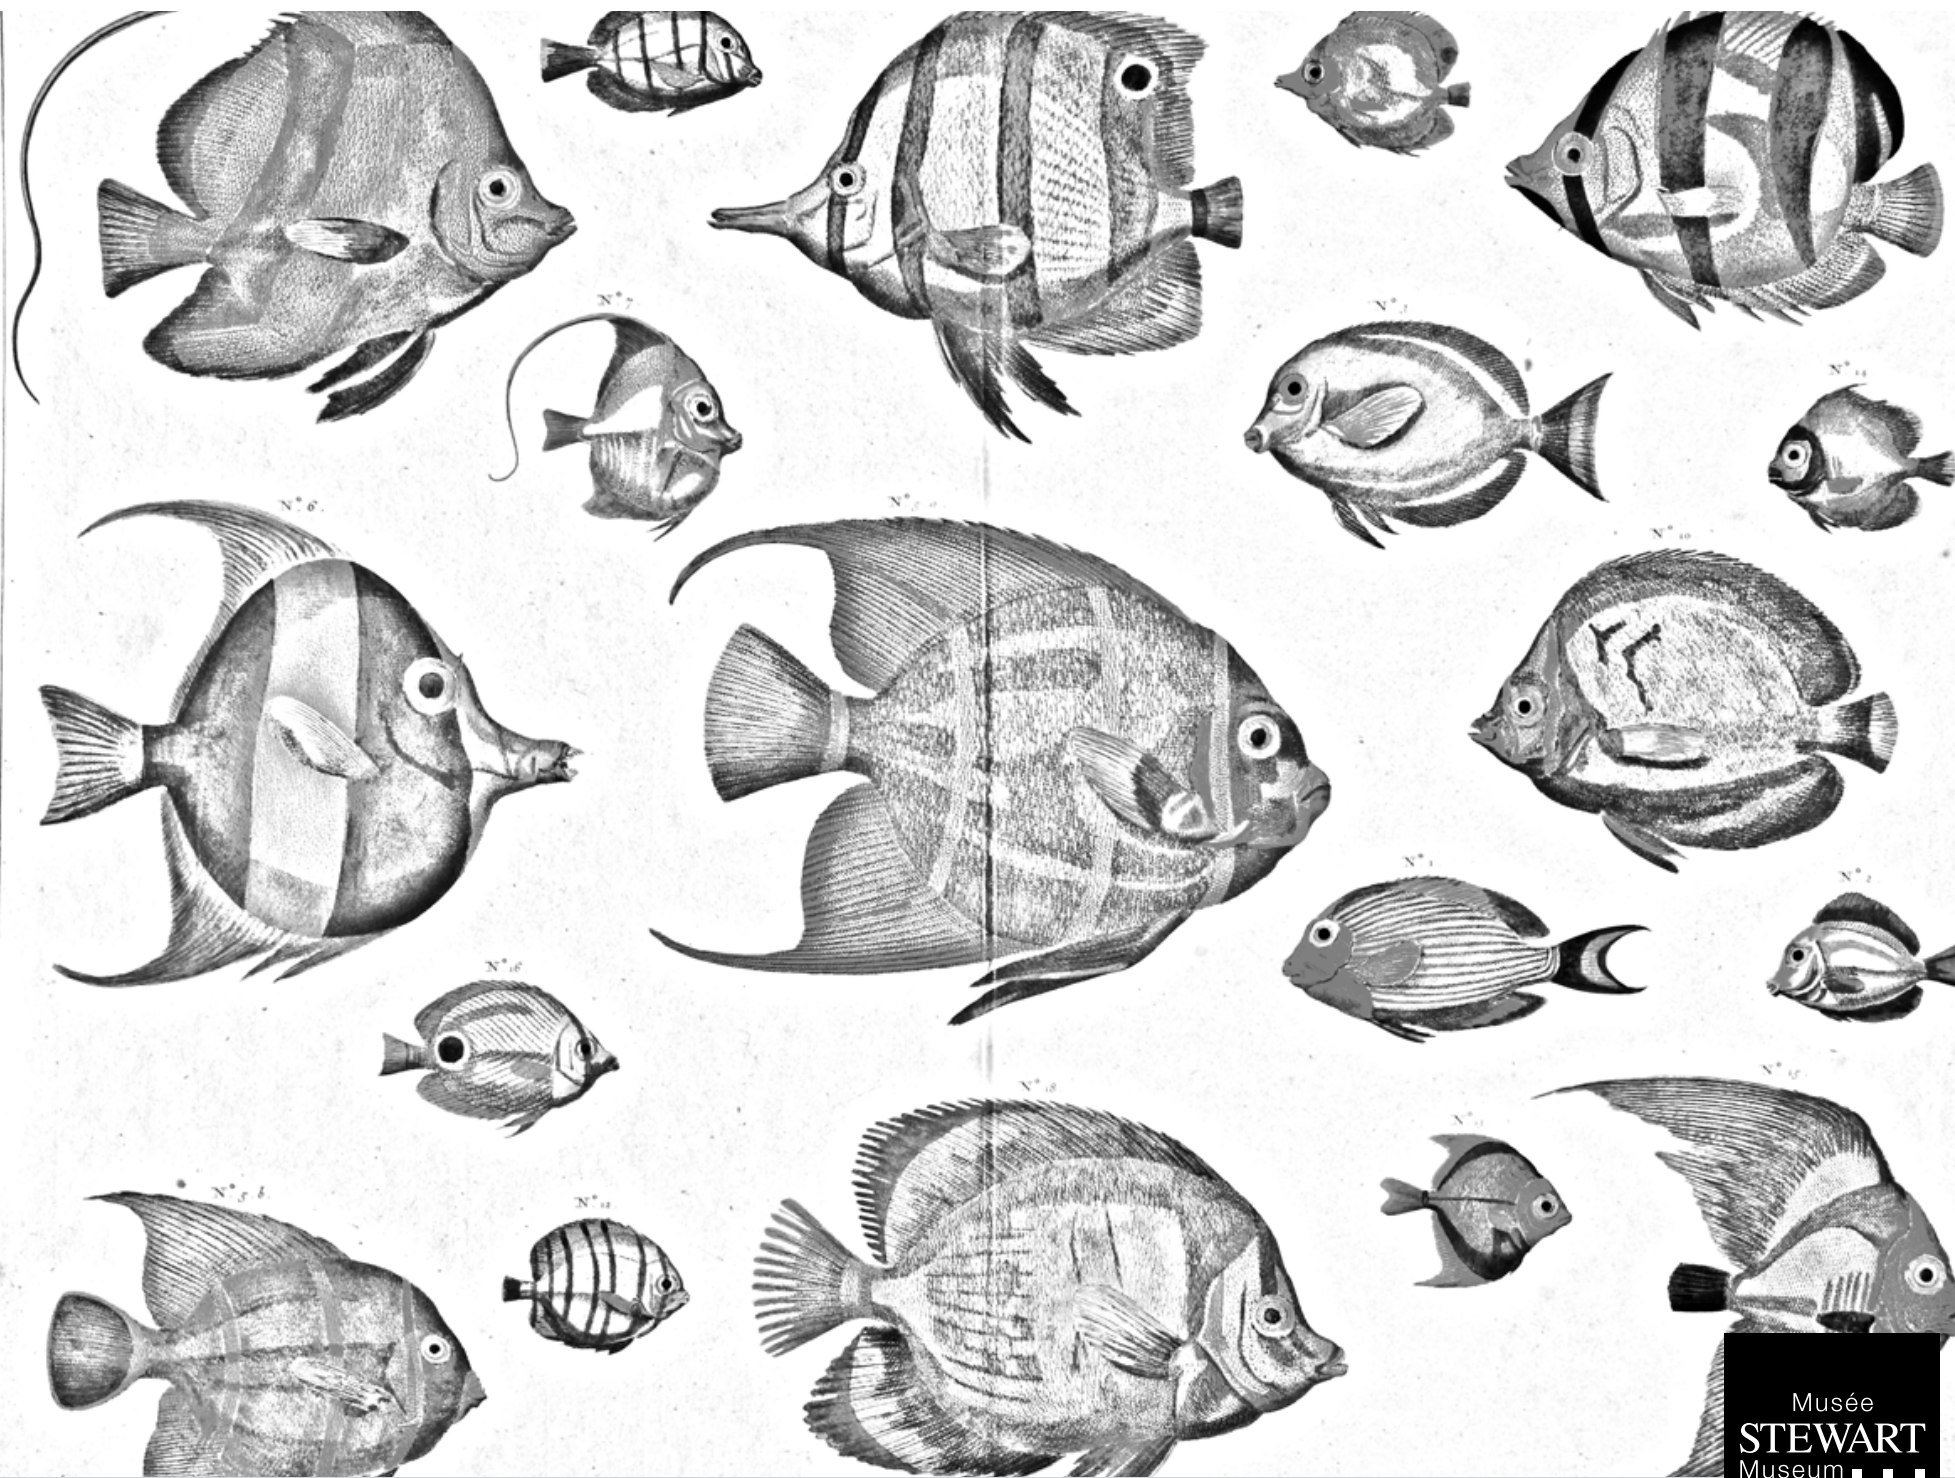

COLOR OUR COLLECTION

Attributed to Pieter Tanjé, *Butterflies*, Print from *Locupletissimi Rerum Naturalium Thesauri*, 1734.
1984.22.2 © Stewart Museum

Musée
STEWART
Museum ■ ■ ■

ILE SAINTÉ-HELENE

COLOR OUR COLLECTION

Attributed to Pieter Tanjé, *Exotic fishes*, Print from *Locupletissimi Rerum Naturalium Thesauri*, 1734.
1984.23.1 © Stewart Museum

Musée
STEWART
Museum ■ ■ ■

ILE SAINTÉ-HELENE

COLOR OUR COLLECTION

Attributed to Pieter Tanjé, *Seashells*, Print from *Locupletissimi Rerum Naturalium Thesauri*, 1734.
1984.23.2 © Stewart Museum

Musée
STEWART
Museum ■ ■ ■

ILE SAINTÉ-HELENE

COLOR OUR COLLECTION

Attributed to Pieter Tanjé, *Turtles*, Print from *Locupletissimi Rerum Naturalium Thesauri*, 1734-.
1984.23.3 © Stewart Museum

Musée
STEWART
 Museum ■ ■ ■
 ILE SAINTÉ-HELENE

ILE SAINTE-HELENE