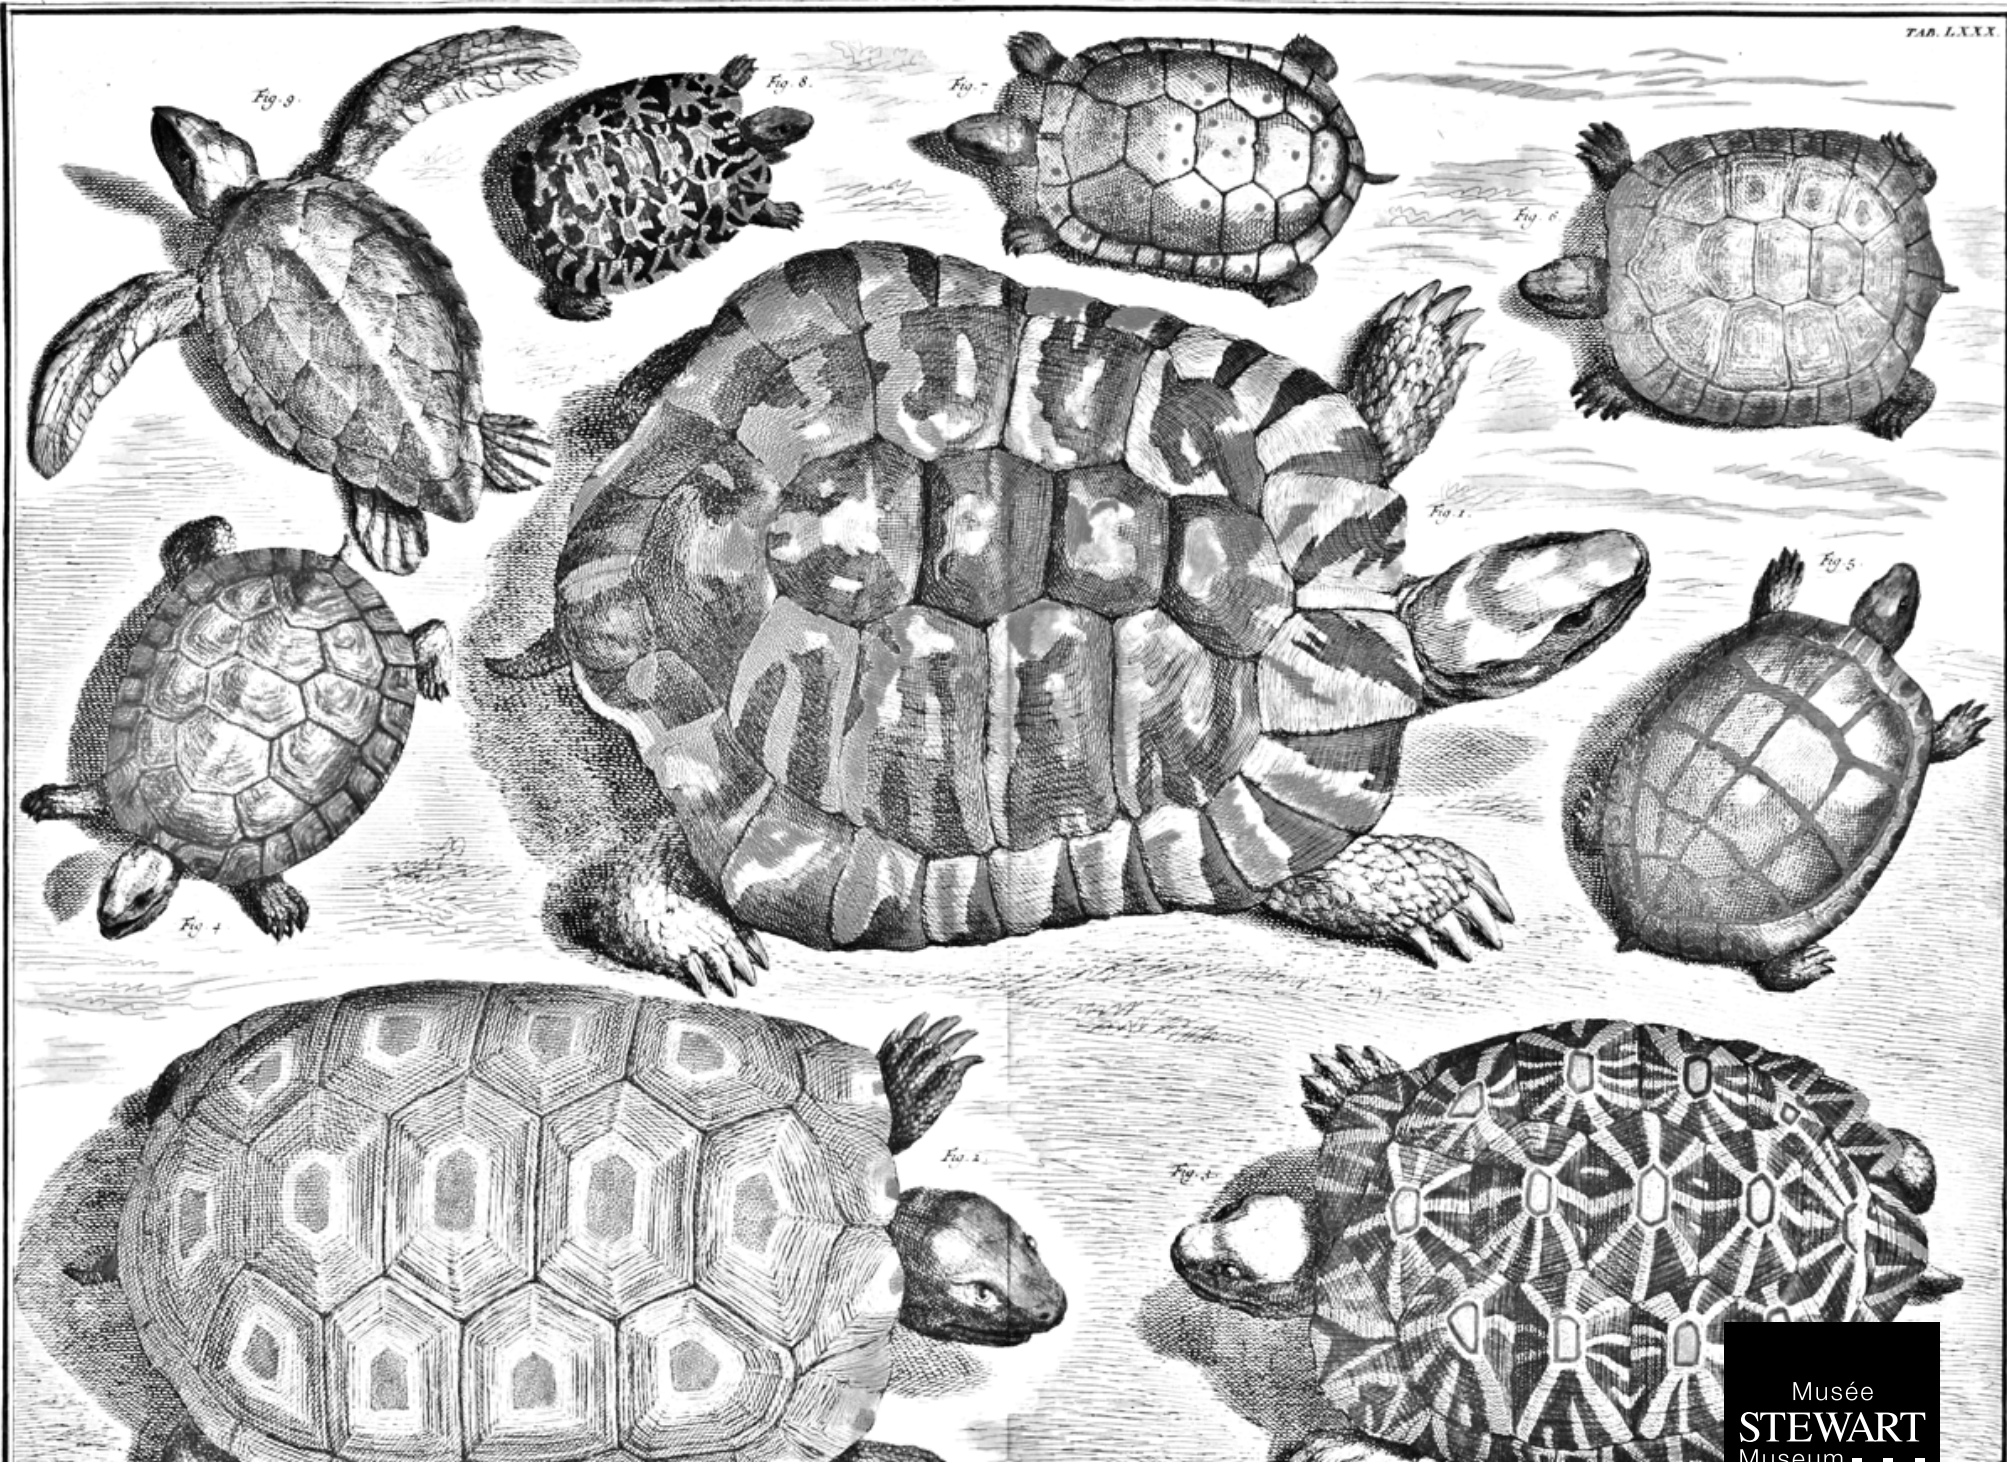

Attributed to Pieter Tanjé, *Exotic fishes*, Print from *Locupletissimi Rerum Naturalium Thesauri*, 1734.
1984.23.1 © Stewart Museum

Musée
STEWART
Museum ■ ■ ■

ILE SAINTÉ-HELENE

COLOR OUR COLLECTION

Attributed to Pieter Tanjé, *Seashells*, Print from *Locupletissimi Rerum Naturalium Thesauri*, 1734.
1984.23.2 © Stewart Museum

Musée
STEWART
Museum ■ ■ ■

ILE SAINTÉ-HELENE

COLOR OUR COLLECTION

Attributed to Pieter Tanjé, *Turtles*, Print from *Locupletissimi Rerum Naturalium Thesauri*, 1734-.
1984.23.3 © Stewart Museum

Musée
STEWART
 Museum ■ ■ ■
 ILE SAINTÉ-HELENE

ILE SAINTE-HELENE